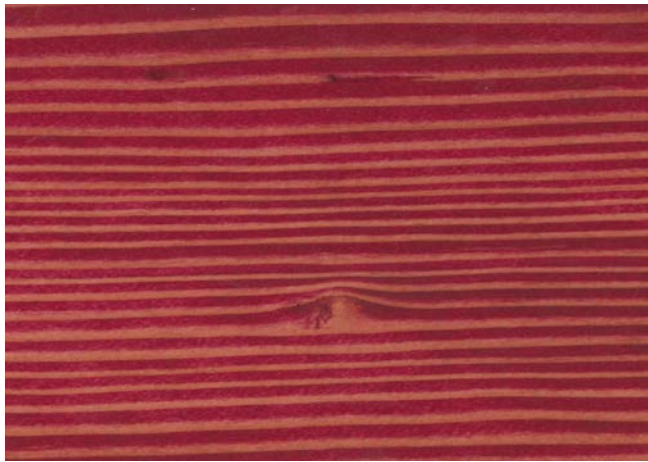

Sanded with 150 grain
1 × linseed oil, Light Grey

Medium Surfaces

pur natur Floorboards Douglas Kollin

Sanded with 150 grain
1 x linseed oil, Jensen Grey

Sanded with 150 grain
2 x soap nature

Sanded with 150 grain
1 x oil nature Woca No.1

5
/
7

Sanded with 150 grain
1 x linseed oil, Nature

Sanded with 150 grain
1 x linseed oil, Copenhagen Brown

Sanded with 150 grain
1 x linseed oil, Persian Red

Colored Surfaces

pur natur Floorboards Douglas Kollin