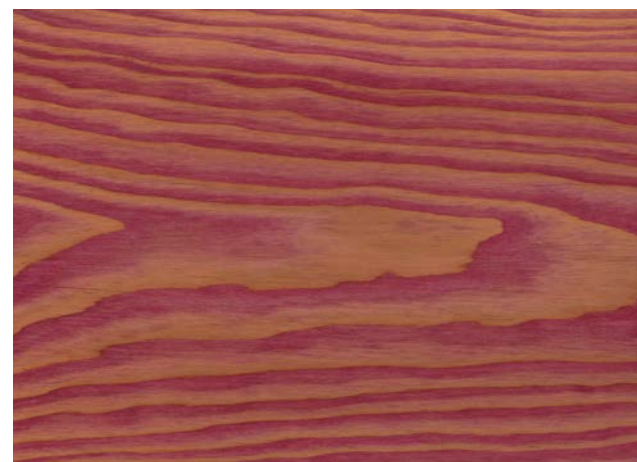

Sanded with 150 grain
1 × linseed oil, Chinachridon

6
/
8